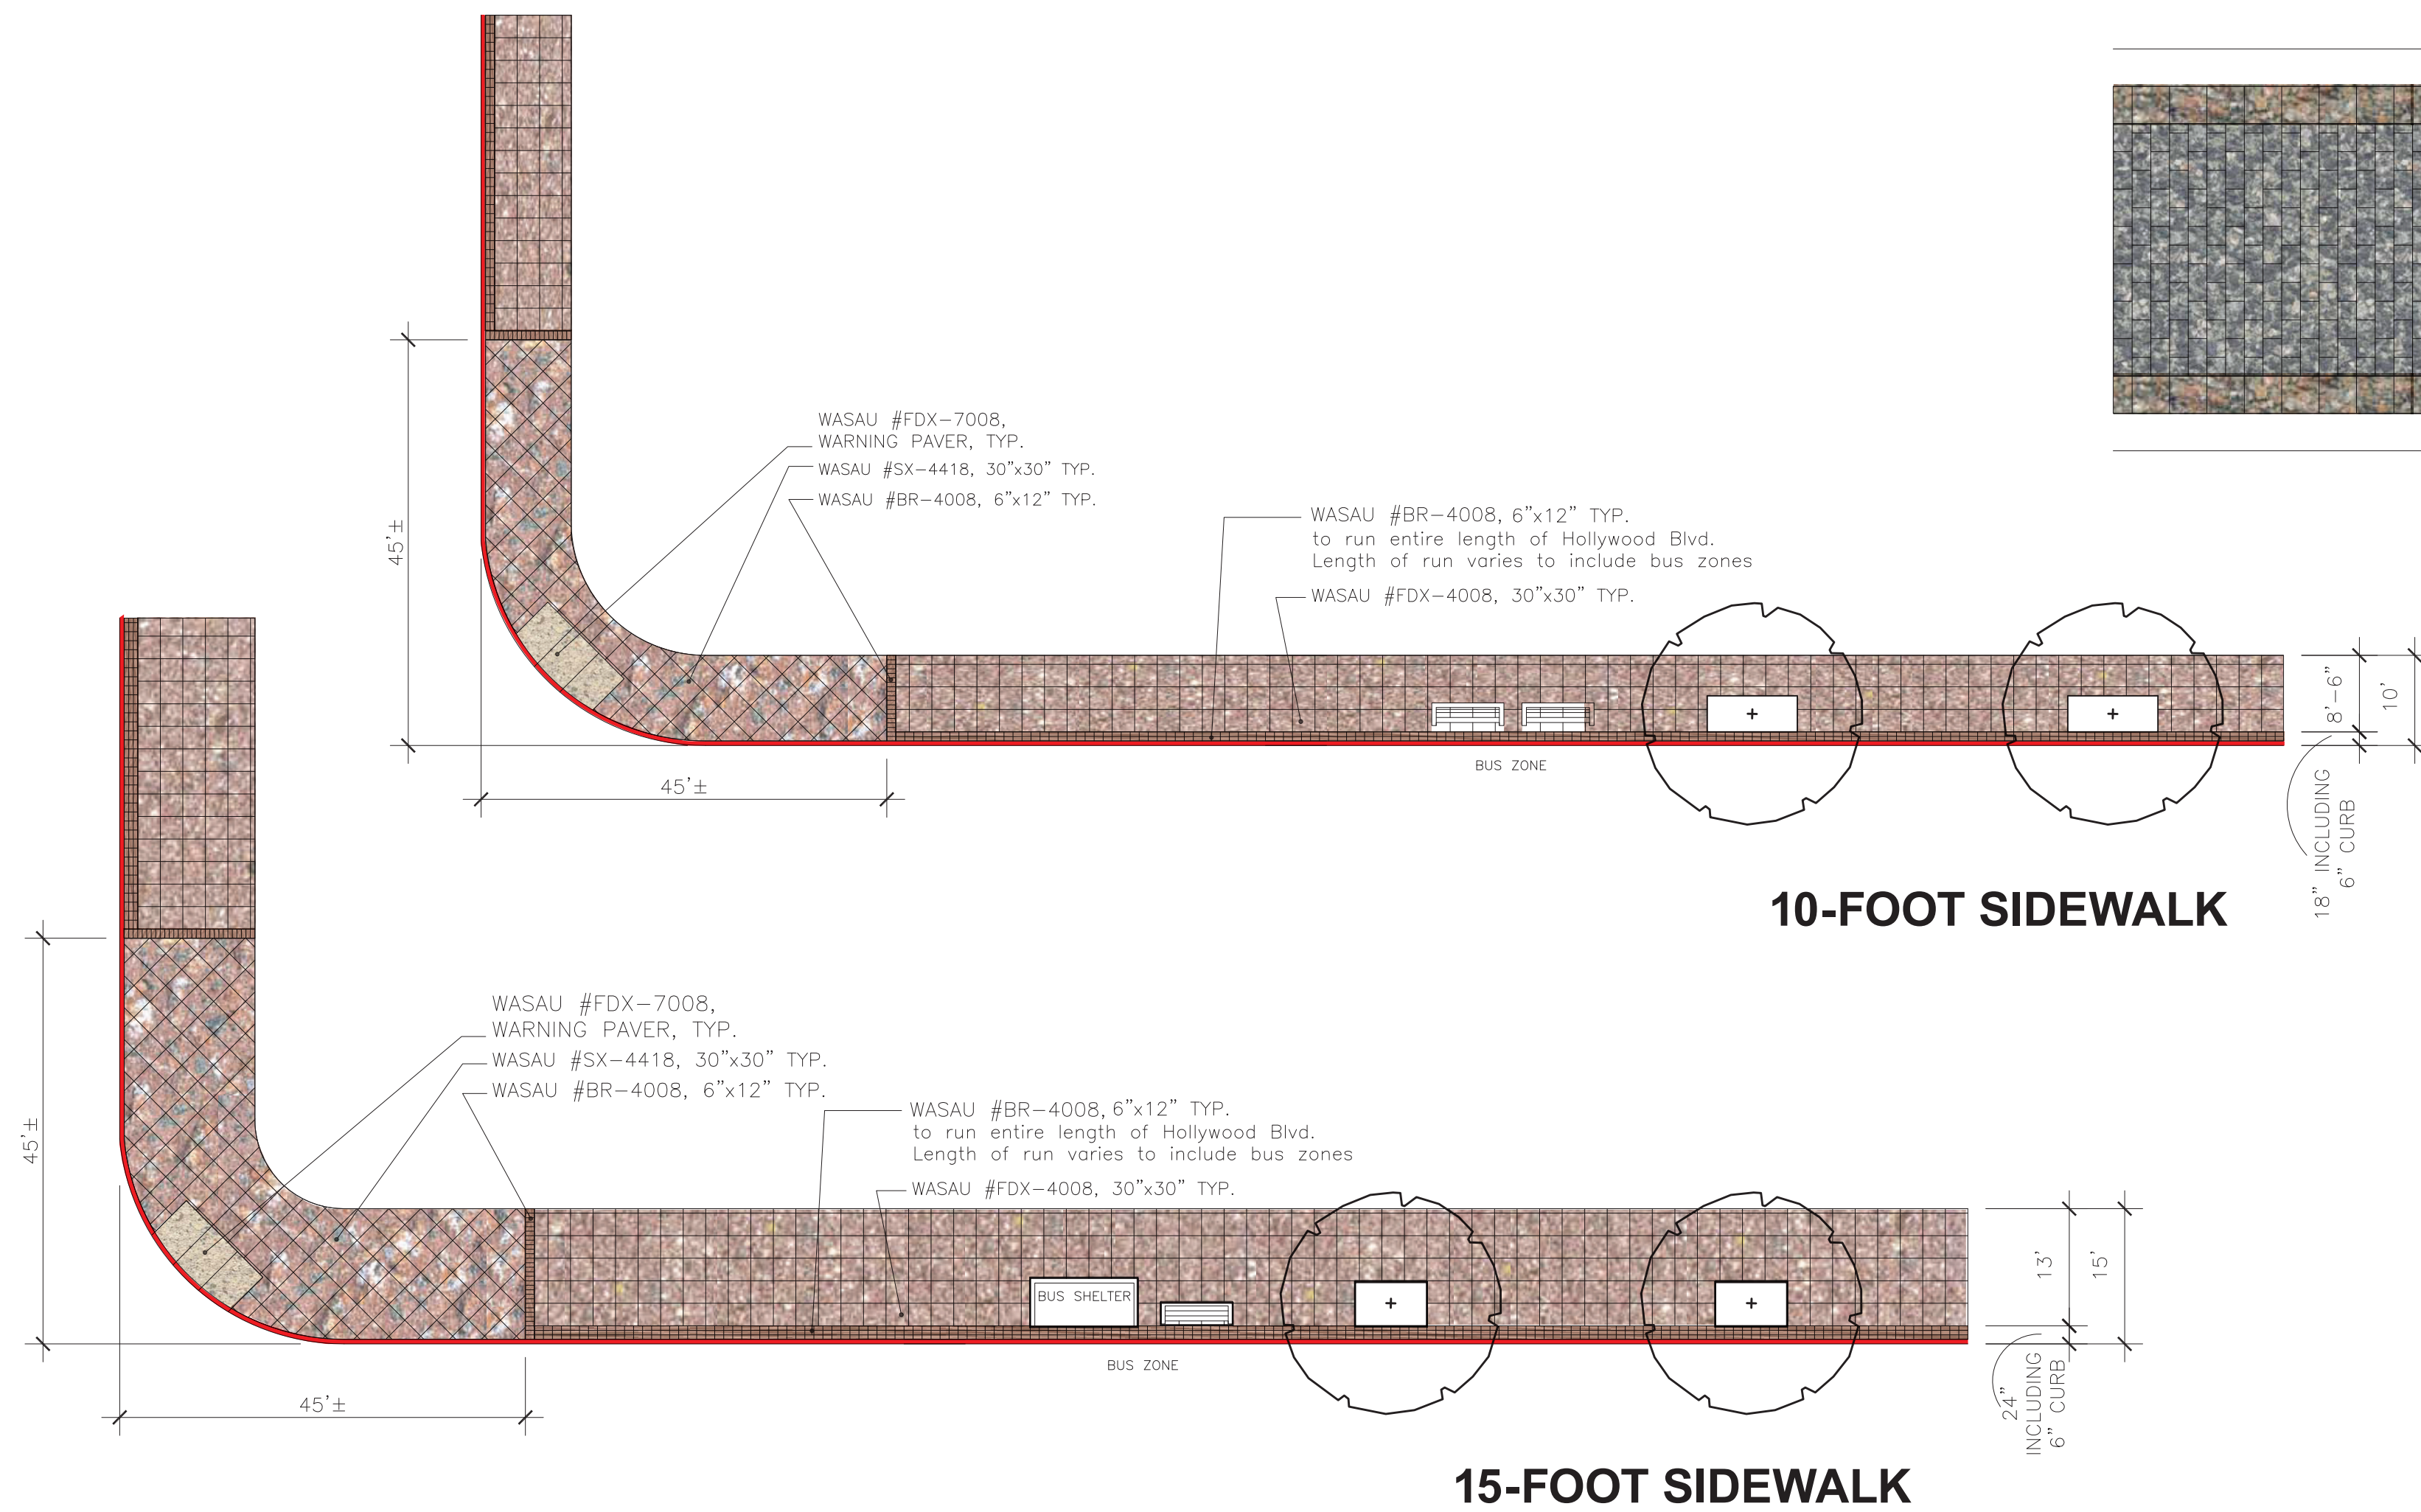

SIDEWALK CORNERS AND BUS ZONES for Hollywood Boulevard

CROSSWALKS for Hollywood Boulevard and Western Avenue

SIDEWALK CORNERS

WAUSAU #FDX-7008 warning paver at ramps, truncated domes per DOT

WAUSAU #SX-4418 30"x30" at sidewalk corners, 45 feet from intersections

WAUSAU #BR-4008 6"x12" transition band between sidewalk corner paving and bus zone paving, and 6"x12" at entire length of Hollywood Boulevard, including bus zones

BUS ZONES

WAUSAU #FDX-4008 30"x30" bus zone paving

SIDEWALK CORNERS AND BUS ZONES for Western Avenue